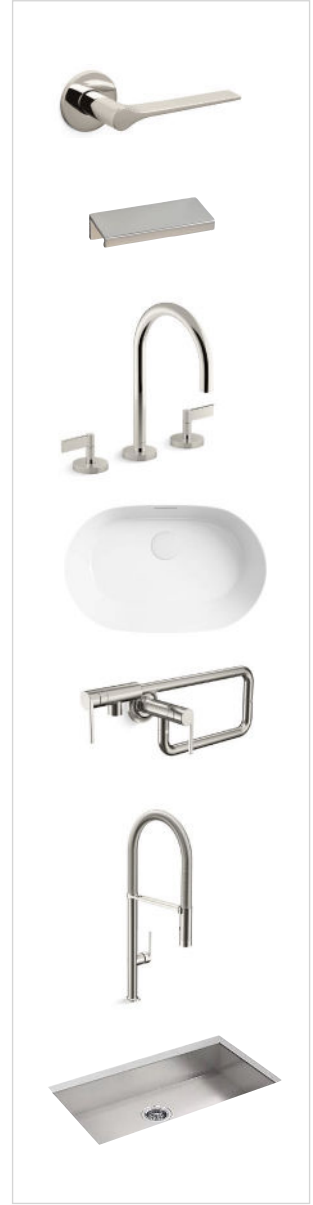

carrara marble slabs

walnut stairs

nickel board walls

walnut flooring

black slate entry

painted mdf wall cabinets

walnut island + vanities

fluted glass  
tub + shower

matte black + white  
kohler fixtures

v1 walnut | cool.  
*Harb'r Stone Village*

v2 walnut | warm.  
*Harb'r Stone Village*

caravaggio marble hearth + backsplash

ash flooring

accent tile

nickel board wall

ash cabinets

white oak flooring

oak stairs

textile

fluted glass shower

bright chrome + white  
kohler fixtures

v4

granite.

*Harb'r Stone Village*

bright chrome + white  
kohler fixtures

v6

white.

Harb'r Stone Village