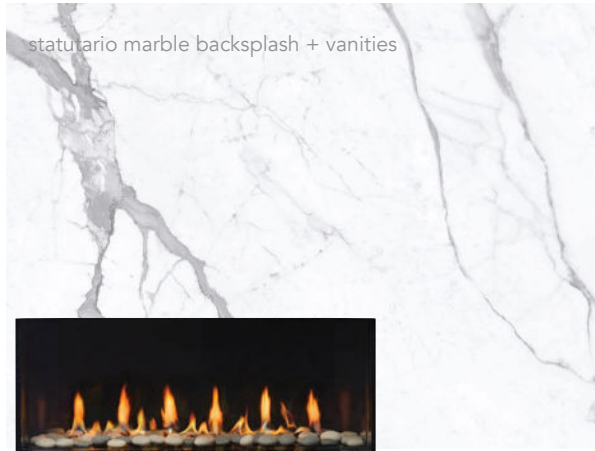

white granite hearth + counters

calacatta marble  
backsplash + vanities

grey slate entry

fb all-white paint

nickel board

accent tile

accent tile

white oak base cabinets

white oak flooring

oak stairs

textile

fluted glass shower

bright chrome + white  
kohler fixtures

v4

granite.

*Harb'r Stone Village*

textile

quartz counter

accent tile

white oak flooring

oak nickel board

limestone floor  
+ wall tile

white concrete  
wall tile

bright chrome + white  
kohler fixtures

v5

oak.

Harb'r Stone Village

statuario marble backsplash + vanities

sheer textile

painted white mdf millwork

accent tile

accent tile