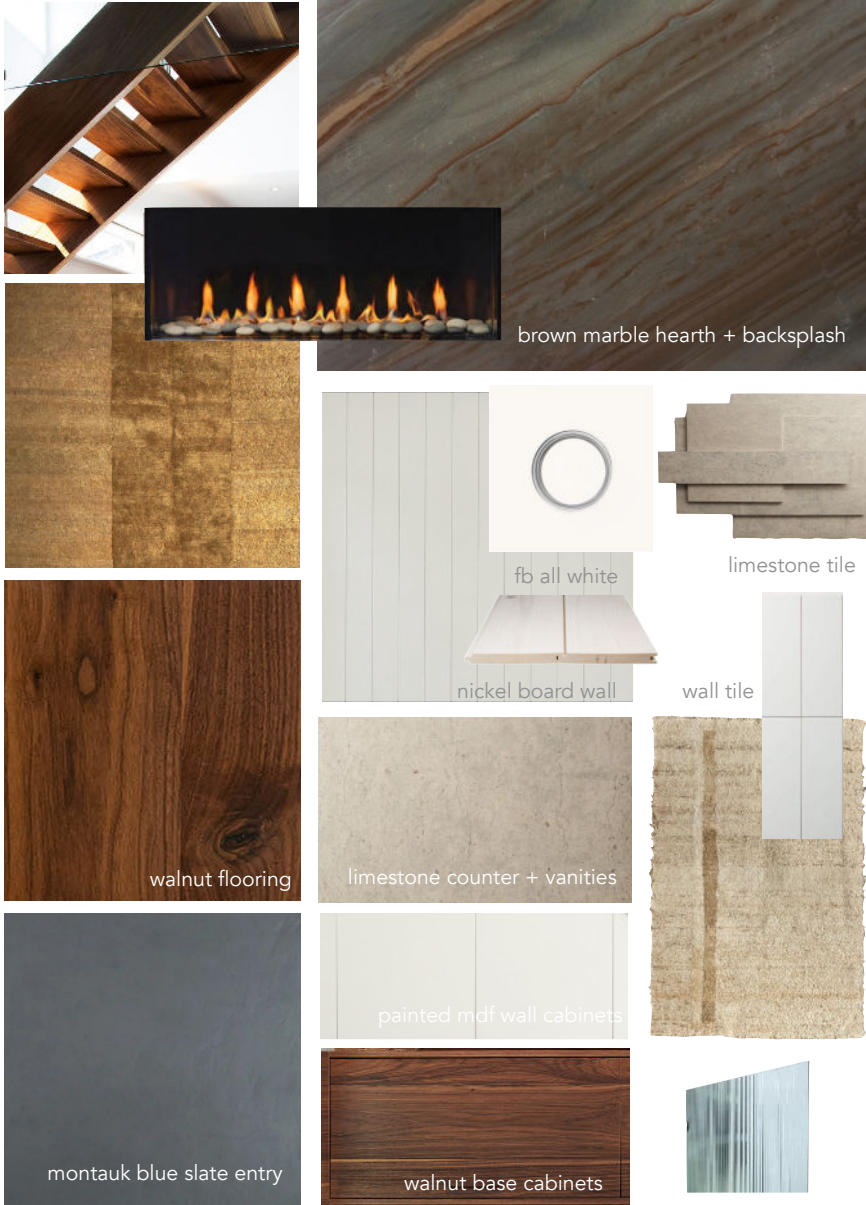

carrara marble slabs

walnut stairs

nickel board walls

walnut flooring

black slate entry

painted mdf wall cabinets

walnut island + vanities

fluted glass  
tub + shower

matte black + white  
kohler fixtures

v1 walnut | cool.  
*Harb'r Stone Village*

v2 walnut | warm.  
*Harb'r Stone Village*

caravaggio marble hearth + backsplash

ash flooring

accent tile

nickel board wall

ash cabinets

white granite hearth + counters

calacatta marble  
backsplash + vanities

grey slate entry

fb all-white paint

nickel board

accent tile

accent tile

white oak base cabinets

white oak flooring

oak stairs

textile

fluted glass shower

bright chrome + white  
kohler fixtures

v4

granite.

*Harb'r Stone Village*