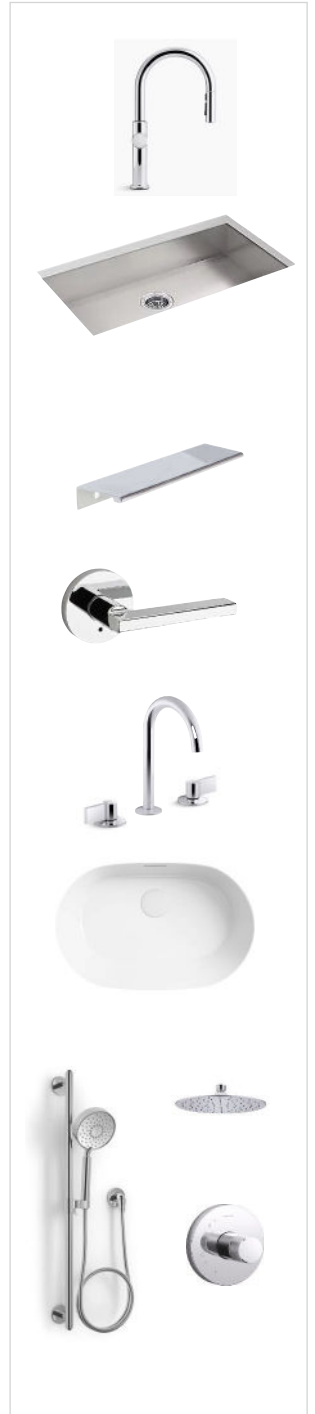

matte black + white  
kohler fixtures

v1 walnut | cool.  
*Harb'r Stone Village*

v2 walnut | warm.  
*Harb'r Stone Village*

caravaggio marble hearth + backsplash

ash flooring

accent tile

nickel board wall

ash cabinets

white granite hearth + counters

calacatta marble  
backsplash + vanities

grey slate entry

fb all-white paint

nickel board

accent tile

accent tile

white oak base cabinets

white oak flooring

oak stairs

textile

fluted glass shower

bright chrome + white  
kohler fixtures

v4

granite.

*Harb'r Stone Village*

textile

quartz counter

accent tile

white oak flooring

oak nickel board

limestone floor  
+ wall tile

white concrete  
wall tile

bright chrome + white  
kohler fixtures