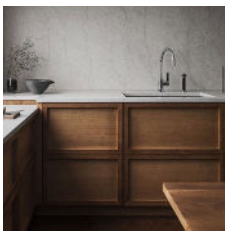

matte black + white  
kohler fixtures

v1 walnut | cool.  
*Harb'r Stone Village*

v2 walnut | warm.  
*Harb'r Stone Village*

caravaggio marble hearth + backsplash

ash flooring

accent tile

nickel board wall

ash cabinets

painted mdf wall cabinets

slate entry tile

ash stairs

quartz counters

nickel fixtures + hardware

v3

ash.

*Harb'r Stone Village*

white granite hearth + counters

calacatta marble  
backsplash + vanities

grey slate entry

fb all-white paint

nickel board

accent tile

accent tile

white oak base cabinets

bright chrome + white  
kohler fixtures

v6

white.

Harb'r Stone Village