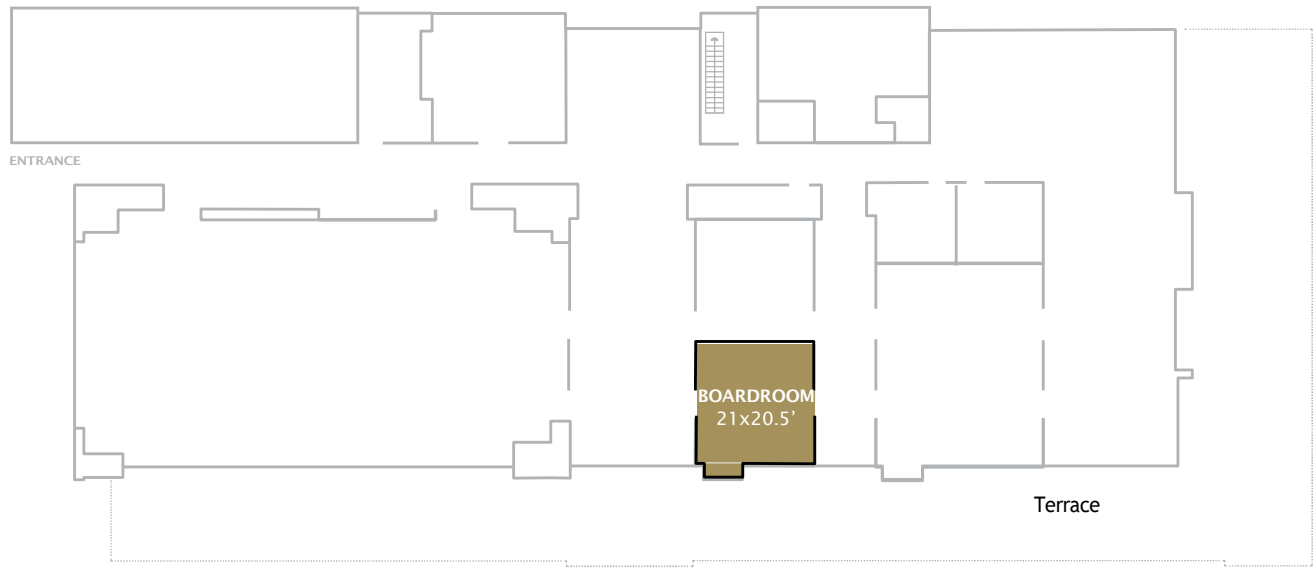

Nova Scotia Reception

Dimensions & Capacities

DIMENSIONS

43.75 x 22.25'
(1,009 sq ft)

Ceiling Height
14'

RENTAL FEE

NA

BANQUET
Rounds 10
72" table

50

RECEPTION

210

Boardroom and Terrace

Conference Room Dimensions & Capacities

DIMENSIONS

21 x 20.5
(428 sq ft)

Ceiling Height
9'

DIMENSIONS

35.5 x 29.5
(986 sq ft)

Ceiling Height
9'

RENTAL FEE

½ Day \$750

Full Day \$1,000

24 HRS \$1,250

BANQUET
Rounds 10
72" table

JOYCE CENTRE

Conference Room Dimensions & Capacities

ROOM	DIMENSION & PRICE	AREA (Sq Ft) & Ceiling Height	BANQUET Rounds 10 72" table 	THEATRE 	CLASSRM Per table 	BOARDRM 	U SHAPE 8" tables 	HOLLOW Square 	RECEPTION	RENTAL FEE
Nova Scotia Ballroom & Terrace	86.25X44'	(3703 sq h) 14' low/ 28' peak	210	300	140	60	60	80	400	½ Day \$2500 Full Day \$4000 24 HRS \$5000
Nova Scotia A			110						200	
Nova Scotia B			110						200	
Ballroom Reception	43.75X22.25	(1009 sq h) 14' ceiling	50	100	36	42	30	30	210	NA
Boardroom & Terrace	21X20.5	(428 sq h) 9' ceiling				10				½ Day \$500 Full Day \$750 24 HRS \$1000
Wallace Room & Terrace	35.5X29.5	(986 sq h) 9' ceiling	40	70	45	30	26	34	50	½ Day \$750 Full Day \$1000 24 HRS \$1250
Wallace Reception	57.5X22.5	(1292 sq h) 14' low 23' peak	60	100					60	NA
Tatamagouche Room	21X21	376 9' ceiling	18	30	18	16	15	10	20	½ Day \$500 Full Day \$750 24 HRS \$1000
PEI Terrace									110	
Hospitality Hub									10	NA