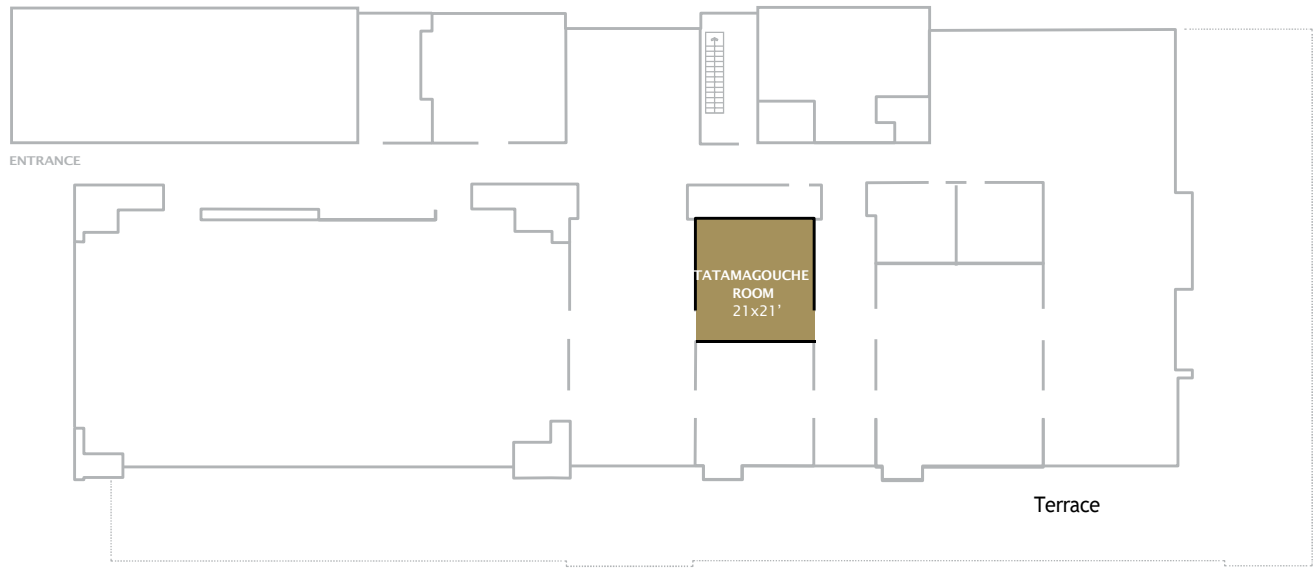

DIMENSIONS

35.5 x 29.5
(986 sq ft)

Ceiling Height
9'

RENTAL FEE

½ Day \$750

Full Day \$1,000

24 HRS \$1,250

BANQUET
Rounds 10
72" table

26

HOLLOW

34

RECEPTION

50

Tatamagouche Room

Conference Room Dimensions & Capacities

DIMENSIONS

21 x 21'
(376 sq ft)

Ceiling Height
9'

RENTAL FEE

½ Day \$500

Full Day \$750

24 HRS \$1,000

 <p>THEATRE</p> <p>30</p>	 <p>BOARDROOM</p> <p>16</p>	 <p>CLASSROOM Per table</p> <p>18</p>	 <p>U SHAPE 8' tables</p> <p>15</p>	 <p>HOLLOW</p> <p>16</p>	<p>RECEPTION</p> <p>20</p>
---	---	---	---	--	-----------------------------------

JOYCE CENTRE

Conference Room Dimensions & Capacities

ROOM	DIMENSION & PRICE	AREA (Sq Ft) & Ceiling Height	BANQUET Rounds 10 72" table 	THEATRE 	CLASSRM Per table 	BOARDRM 	U SHAPE 8" tables 	HOLLOW Square 	RECEPTION	RENTAL FEE
Nova Scotia Ballroom & Terrace	86.25X44'	(3703 sq h) 14' low/ 28' peak	210	300	140	60	60	80	400	½ Day \$2500 Full Day \$4000 24 HRS \$5000
Nova Scotia A			110						200	
Nova Scotia B			110						200	
Ballroom Reception	43.75X22.25	(1009 sq h) 14' ceiling	50	100	36	42	30	30	210	NA
Boardroom & Terrace	21X20.5	(428 sq h) 9' ceiling				10				½ Day \$500 Full Day \$750 24 HRS \$1000
Wallace Room & Terrace	35.5X29.5	(986 sq h) 9' ceiling	40	70	45	30	26	34	50	½ Day \$750 Full Day \$1000 24 HRS \$1250
Wallace Reception	57.5X22.5	(1292 sq h) 14' low 23' peak	60	100					60	NA
Tatamagouche Room	21X21	376 9' ceiling	18	30	18	16	15	10	20	½ Day \$500 Full Day \$750 24 HRS \$1000
PEI Terrace									110	
Hospitality Hub									10	NA