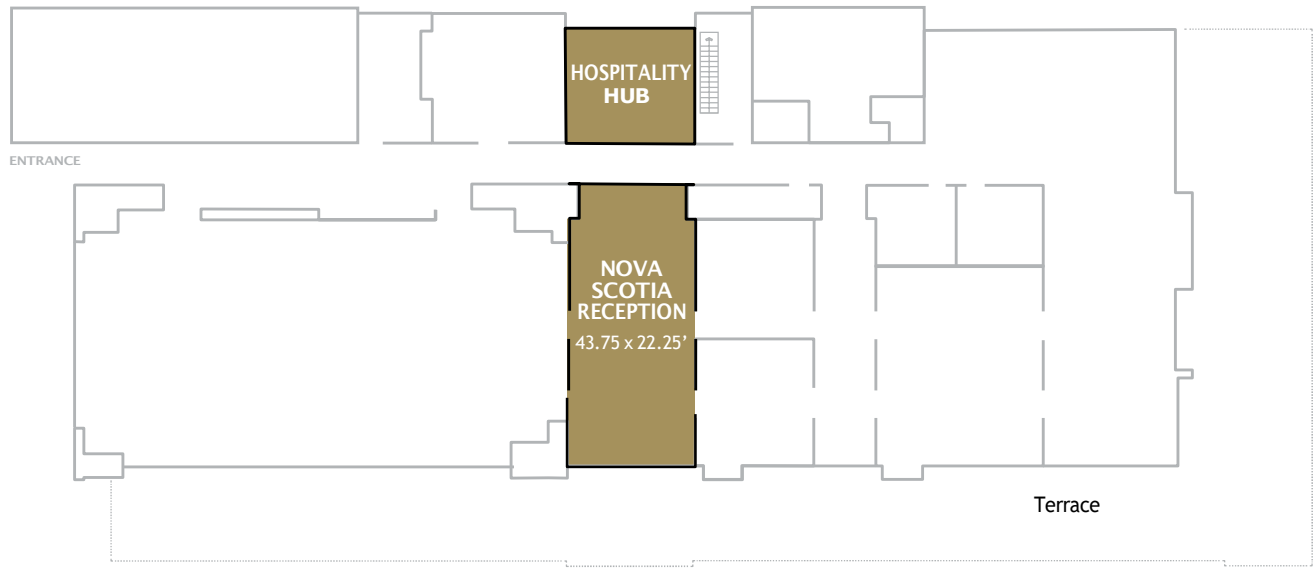

Nova Scotia Reception

Dimensions & Capacities

DIMENSIONS

43.75 x 22.25'
(1,009 sq ft)

Ceiling Height
14'

RENTAL FEE

NA

BANQUET
Rounds 10
72" table

50

RECEPTION

210