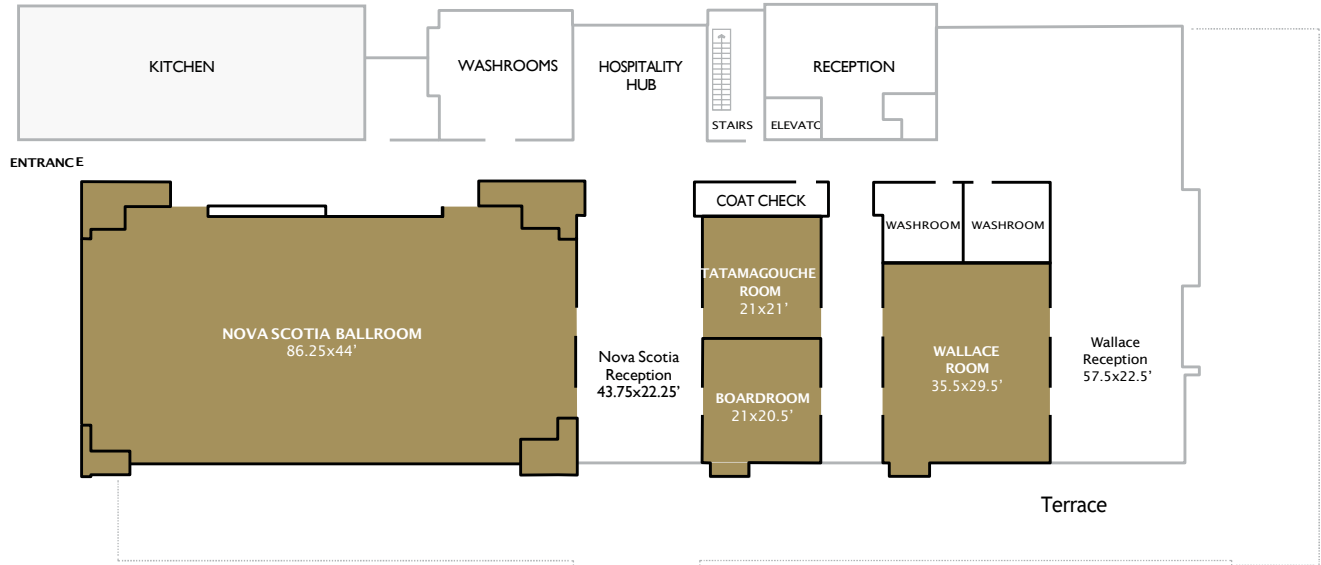

40

THEATRE

70

BOARDROOM

30

CLASSROOM
Per table

45

U SHAPE
8' tables

26

HOLLOW

34

RECEPTION

50

Tatamagouche Room

Conference Room Dimensions & Capacities

DIMENSIONS

21 x 21'
(376 sq ft)

Ceiling Height
9'

RENTAL FEE

½ Day \$500

Full Day \$750

24 HRS \$1,000

 <p>THEATRE</p> <p>30</p>	 <p>BOARDROOM</p> <p>16</p>	 <p>CLASSROOM Per table</p> <p>18</p>	 <p>U SHAPE 8' tables</p> <p>15</p>	 <p>HOLLOW</p> <p>16</p>	<p>RECEPTION</p> <p>20</p>
---	---	---	---	--	-----------------------------------

JOYCE CENTRE

Conference Room Dimensions & Capacities

ROOM	DIMENSION & PRICE	AREA (Sq Ft) & Ceiling Height	BANQUET Rounds 10 72" table 	THEATRE 	CLASSRM Per table 	BOARDRM 	U SHAPE 8" tables 	HOLLOW Square 	RECEPTION	RENTAL FEE
Nova Scotia Ballroom & Terrace	86.25X44'	(3703 sq h) 14' low/ 28' peak	210	300	140	60	60	80	400	½ Day \$2500 Full Day \$4000 24 HRS \$5000
Nova Scotia A			110						200	
Nova Scotia B			110						200	
Ballroom Reception	43.75X22.25	(1009 sq h) 14' ceiling	50	100	36	42	30	30	210	NA
Boardroom & Terrace	21X20.5	(428 sq h) 9' ceiling				10				½ Day \$500 Full Day \$750 24 HRS \$1000
Wallace Room & Terrace	35.5X29.5	(986 sq h) 9' ceiling	40	70	45	30	26	34	50	½ Day \$750 Full Day \$1000 24 HRS \$1250
Wallace Reception	57.5X22.5	(1292 sq h) 14' low 23' peak	60	100					60	NA
Tatamagouche Room	21X21	376 9' ceiling	18	30	18	16	15	10	20	½ Day \$500 Full Day \$750 24 HRS \$1000
PEI Terrace									110	
Hospitality Hub									10	NA